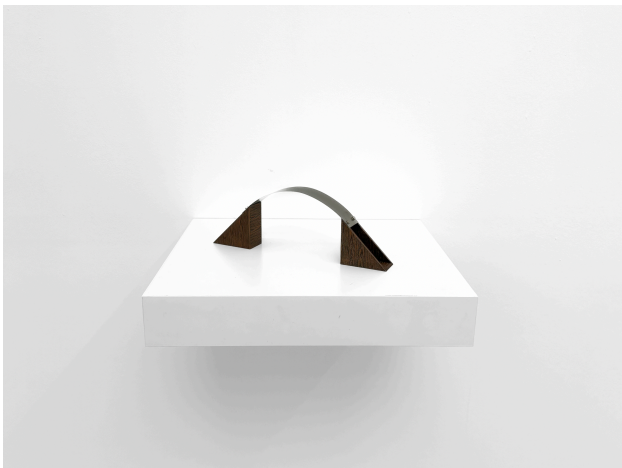

Folder 2: You Bridged Me, 2024
3D printing in PLA, mini magnet, aluminium sheet
7x20.5x2.5cm